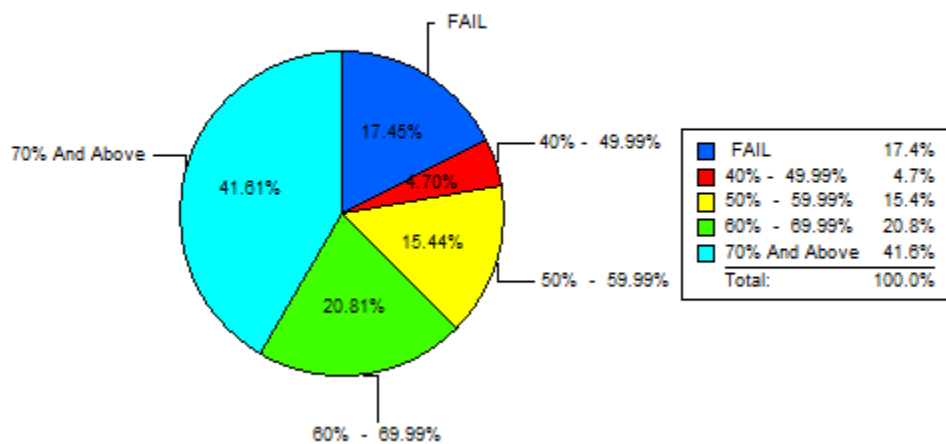

BAR CHART DEPICTING STRENGTH IN VALUES

PIE CHART DEPICTING THE RESULT ANALYSIS

K.L.E Society's
LINGARAJ COLLEGE, BELAGAVI
 (AUTONOMOUS)
COURSE WISE RESULT ANALYSIS
 EXAMINATION OF NOV-19

B.A.- V SEMESTER (REV - 16)										
	M	F	T	CLASS	M	%	F	%	T	%
					% w.r.t Tot Passed M		% w.r.t Tot Passed		% w.r.t Tot Passed	
Total Strength	65	84	149	70.00% And Above	18	37.50	44	58.67	62	50.41
Total Appeared	65	84	149	60.00% To 69.99%	14	29.17	17	22.67	31	25.20
Total Absent	0	0	0	50.00% To 59.99%	11	22.92	12	16.00	23	18.70
Total Passed	48	75	123	40.00% To 49.99%	5	10	2	3	7	6
Total Failed	17	9	26							
Pass Percentage	73.85	89.29	82.55							

BAR CHART DEPICTING STRENGTH IN VALUES

PIE CHART DEPICTING THE RESULT ANALYSIS

K.L.E Society's
LINGARAJ COLLEGE, BELAGAVI
 (AUTONOMOUS)
COURSE WISE RESULT ANALYSIS
 EXAMINATION OF NOV-19

B.B.A.- I SEMESTER (REV - 19)										
	M	F	T	CLASS	M	%	F	%	T	%
					% w.r.t Tot Passed M		% w.r.t Tot Passed		% w.r.t Tot Passed	
Total Strength	94	80	174	70.00 % And Above	52	62.65	57	74.03	109	68.13
Total Appeared	94	80	174	60.00 % To 69.99%	20	24.10	16	20.78	36	22.50
Total Absent	0	0	0	50.00 % To 59.99%	11	13.25	4	5.19	15	9.38
Total Passed	83	77	160							
Total Failed	11	3	14							
Pass Percentage	88.30	96.25	91.95							

BAR CHART DEPICTING STRENGTH IN VALUES

PIE CHART DEPICTING THE RESULT ANALYSIS

K.L.E Society's
LINGARAJ COLLEGE, BELAGAVI
 (AUTONOMOUS)
COURSE WISE RESULT ANALYSIS
 EXAMINATION OF NOV-19

B.B.A.- III SEMESTER (REV - 16)