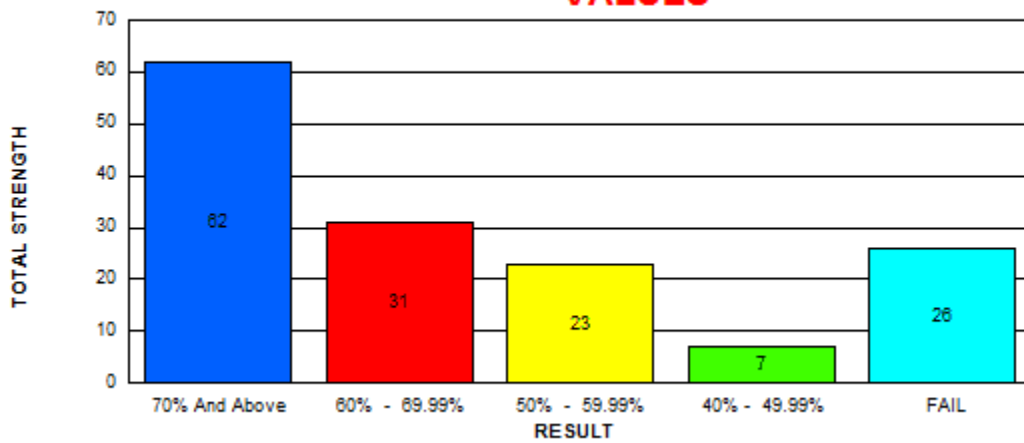

BAR CHART DEPICTING STRENGTH IN VALUES

PIE CHART DEPICTING THE RESULT ANALYSIS

K.L.E Society's
LINGARAJ COLLEGE, BELAGAVI
 (AUTONOMOUS)
COURSE WISE RESULT ANALYSIS
 EXAMINATION OF NOV-19

B.A.- III SEMESTER (REV - 16)										
	M	F	T	CLASS	M	%	F	%	T	%
					% w.r.t Tot Passed M		% w.r.t Tot Passed		% w.r.t Tot Passed	
Total Strength	53	71	124	70.00 % And Above	9	24.32	35	53.03	44	42.72
Total Appeared	52	71	123	60.00 % To 69.99%	19	51.35	18	27.27	37	35.92
Total Absent	1	0	1	50.00 % To 59.99%	7	18.92	13	19.70	20	19.42
Total Passed	37	66	103	40.00 % To 49.99%	2	5	0	0	2	2
Total Failed	15	5	20							
Pass Percentage	71.15	92.96	83.74							

BAR CHART DEPICTING STRENGTH IN VALUES

PIE CHART DEPICTING THE RESULT ANALYSIS

K.L.E Society's
LINGARAJ COLLEGE, BELAGAVI
 (AUTONOMOUS)
COURSE WISE RESULT ANALYSIS
 EXAMINATION OF NOV-19

B.A.- V SEMESTER (REV - 16)										
	M	F	T	CLASS	M	%	F	%	T	%
					% w.r.t Tot Passed M		% w.r.t Tot Passed		% w.r.t Tot Passed	
Total Strength	65	84	149	70.00% And Above	18	37.50	44	58.67	62	50.41
Total Appeared	65	84	149	60.00% To 69.99%	14	29.17	17	22.67	31	25.20
Total Absent	0	0	0	50.00% To 59.99%	11	22.92	12	16.00	23	18.70
Total Passed	48	75	123	40.00% To 49.99%	5	10	2	3	7	6
Total Failed	17	9	26							
Pass Percentage	73.85	89.29	82.55							

BAR CHART DEPICTING STRENGTH IN VALUES

PIE CHART DEPICTING THE RESULT ANALYSIS

K.L.E Society's
LINGARAJ COLLEGE, BELAGAVI
 (AUTONOMOUS)
COURSE WISE RESULT ANALYSIS
 EXAMINATION OF NOV-19

B.B.A.- I SEMESTER (REV - 19)										
	M	F	T	CLASS	M	%	F	%	T	%
					% w.r.t Tot Passed M		% w.r.t Tot Passed		% w.r.t Tot Passed	
Total Strength	94	80	174	70.00 % And Above	52	62.65	57	74.03	109	68.13
Total Appeared	94	80	174	60.00 % To 69.99%	20	24.10	16	20.78	36	22.50
Total Absent	0	0	0	50.00 % To 59.99%	11	13.25	4	5.19	15	9.38
Total Passed	83	77	160							
Total Failed	11	3	14							
Pass Percentage	88.30	96.25	91.95							