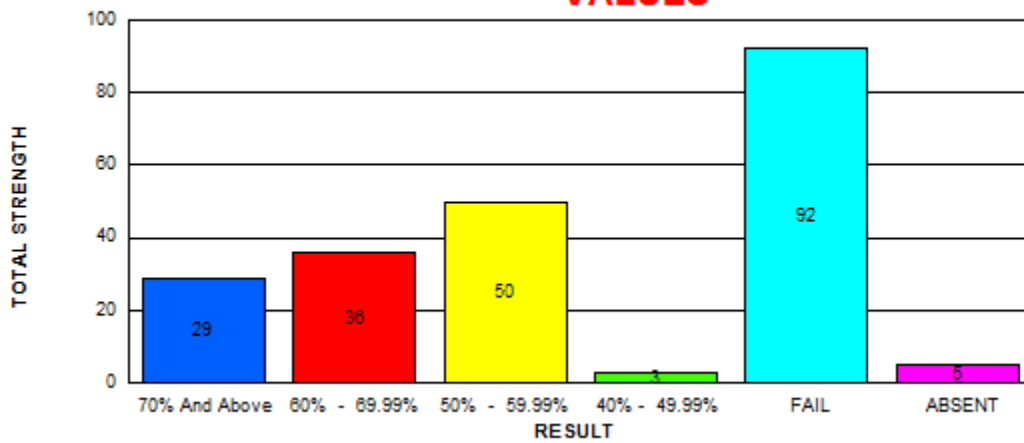

K.L.E Society's
LINGARAJ COLLEGE, BELAGAVI
(AUTONOMOUS)
COURSE WISE RESULT ANALYSIS
EXAMINATION OF NOV-19

B.COM.- I SEMESTER (REV - 19)

	M	F	T							
				CLASS	M	%	F	%	T	%
					% w.r.t Tot Passed M		% w.r.t Tot Passed		% w.r.t Tot Passed	
Total Strength	89	126	215							
Total Appeared	85	125	210	70.00 % And Above	7	17.95	22	27.85	29	24.58
Total Absent	4	1	5	60.00 % To 69.99%	9	23.08	27	34.18	36	30.51
Total Passed	39	79	118	50.00 % To 59.99%	21	53.85	29	36.71	50	42.37
Total Failed	46	46	92	40.00 % To 49.99%	2	5	1	1	3	3
Pass Percentage	45.88	63.20	56.19							

BAR CHART DEPICTING STRENGTH IN VALUES