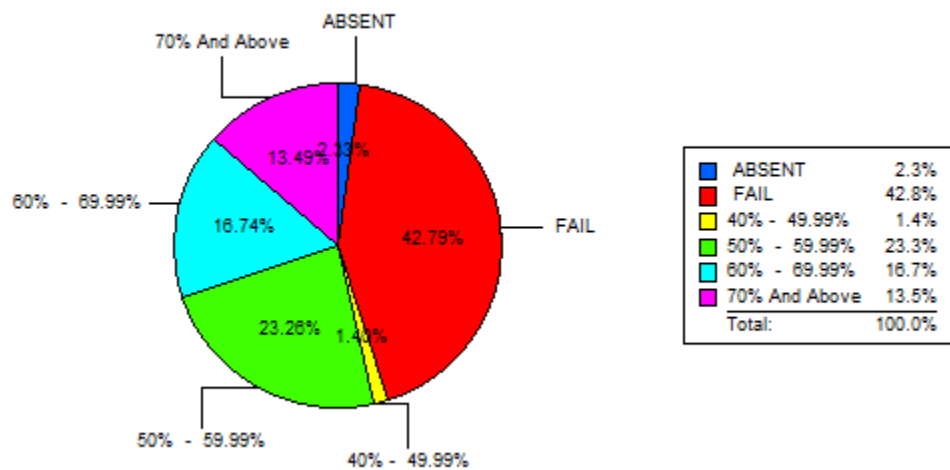

PIE CHART DEPICTING THE RESULT ANALYSIS