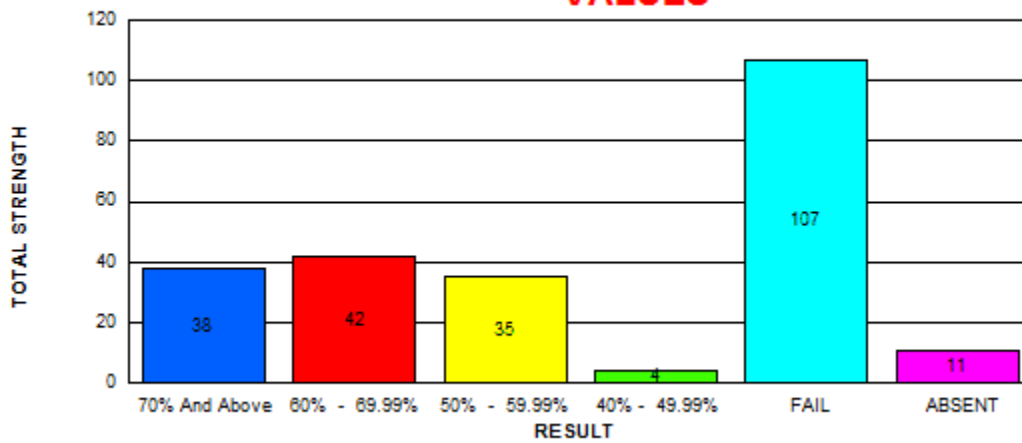

K.L.E Society's
LINGARAJ COLLEGE, BELAGAVI
 (AUTONOMOUS)
COURSE WISE RESULT ANALYSIS
 EXAMINATION OF NOV-19

B.A.- I SEMESTER (REV - 19)										
	M	F	T	CLASS	M	%	F	%	T	%
					% w.r.t Tot Passed M		% w.r.t Tot Passed		% w.r.t Tot Passed	
Total Strength	100	137	237	70.00% And Above	8	22.86	30	35.71	38	31.93
Total Appeared	90	136	226	60.00% To 69.99%	12	34.29	30	35.71	42	35.29
Total Absent	10	1	11	50.00% To 59.99%	13	37.14	22	26.19	35	29.41
Total Passed	35	84	119	40.00% To 49.99%	2	6	2	2	4	3
Total Failed	55	52	107							
Pass Percentage	38.89	61.76	52.65							

BAR CHART DEPICTING STRENGTH IN VALUES

PIE CHART DEPICTING THE RESULT ANALYSIS

K.L.E Society's
LINGARAJ COLLEGE, BELAGAVI
 (AUTONOMOUS)
COURSE WISE RESULT ANALYSIS
 EXAMINATION OF NOV-19

B.A.- III SEMESTER (REV - 16)										
	M	F	T	CLASS	M	%	F	%	T	%
					% w.r.t Tot Passed M		% w.r.t Tot Passed		% w.r.t Tot Passed	
Total Strength	53	71	124	70.00 % And Above	9	24.32	35	53.03	44	42.72
Total Appeared	52	71	123	60.00 % To 69.99%	19	51.35	18	27.27	37	35.92
Total Absent	1	0	1	50.00 % To 59.99%	7	18.92	13	19.70	20	19.42
Total Passed	37	66	103	40.00 % To 49.99%	2	5	0	0	2	2
Total Failed	15	5	20							
Pass Percentage	71.15	92.96	83.74							

BAR CHART DEPICTING STRENGTH IN VALUES

PIE CHART DEPICTING THE RESULT ANALYSIS

K.L.E Society's
LINGARAJ COLLEGE, BELAGAVI
 (AUTONOMOUS)
COURSE WISE RESULT ANALYSIS
 EXAMINATION OF NOV-19

B.A.- V SEMESTER (REV - 16)										
	M	F	T	CLASS	M	%	F	%	T	%
					% w.r.t Tot Passed M		% w.r.t Tot Passed		% w.r.t Tot Passed	
Total Strength	65	84	149	70.00% And Above	18	37.50	44	58.67	62	50.41
Total Appeared	65	84	149	60.00% To 69.99%	14	29.17	17	22.67	31	25.20
Total Absent	0	0	0	50.00% To 59.99%	11	22.92	12	16.00	23	18.70
Total Passed	48	75	123	40.00% To 49.99%	5	10	2	3	7	6
Total Failed	17	9	26							
Pass Percentage	73.85	89.29	82.55							