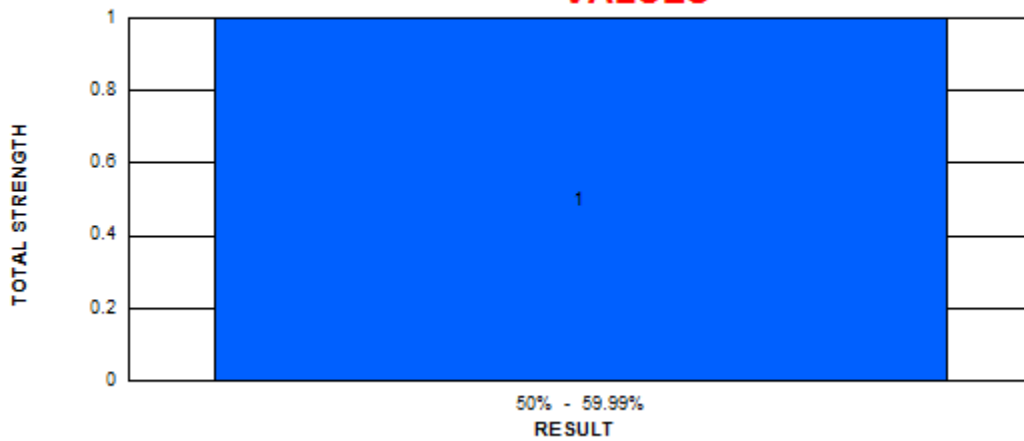

K.L.E Society's
LINGARAJ COLLEGE, BELAGAVI
(AUTONOMOUS)
COURSE WISE RESULT ANALYSIS
EXAMINATION OF NOV-19

B.COM.- I SEMESTER (REV - 16)

	M	F	T		CLASS	M	%	F	%	T	%
						% w.r.t Tot Passed M		% w.r.t Tot Passed		% w.r.t Tot Passed	
Total Strength	0	1	1		70.00% And Above	0	0.00	0	0.00	0	0.00
Total Appeared	0	1	1		60.00 % To 69.99%	0	0.00	0	0.00	0	0.00
Total Absent	0	0	0		50.00 % To 59.99%	0	0.00	1	100.00	1	100.00
Total Passed	0	1	1		40.00 % To 49.99%	0	0	0	0	0	0
Total Failed	0	0	0								
Pass Percentage	0.00	100.00	100.00								

BAR CHART DEPICTING STRENGTH IN VALUES