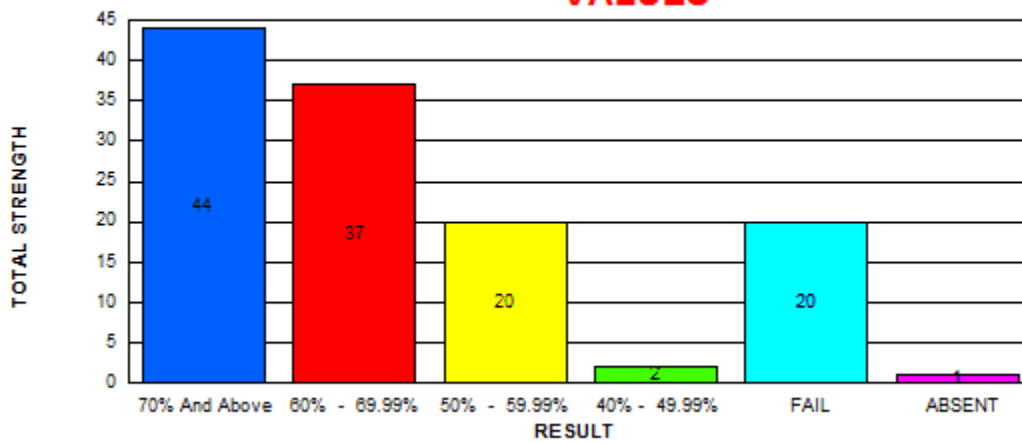

BAR CHART DEPICTING STRENGTH IN VALUES

PIE CHART DEPICTING THE RESULT ANALYSIS

K.L.E Society's
LINGARAJ COLLEGE, BELAGAVI
 (AUTONOMOUS)
COURSE WISE RESULT ANALYSIS
 EXAMINATION OF NOV-19

B.A.- III SEMESTER (REV - 16)										
	M	F	T	CLASS	M	%	F	%	T	%
					% w.r.t Tot Passed M		% w.r.t Tot Passed		% w.r.t Tot Passed	
Total Strength	53	71	124	70.00 % And Above	9	24.32	35	53.03	44	42.72
Total Appeared	52	71	123	60.00 % To 69.99%	19	51.35	18	27.27	37	35.92
Total Absent	1	0	1	50.00 % To 59.99%	7	18.92	13	19.70	20	19.42
Total Passed	37	66	103	40.00 % To 49.99%	2	5	0	0	2	2
Total Failed	15	5	20							
Pass Percentage	71.15	92.96	83.74							

BAR CHART DEPICTING STRENGTH IN VALUES

PIE CHART DEPICTING THE RESULT ANALYSIS

K.L.E Society's
LINGARAJ COLLEGE, BELAGAVI
 (AUTONOMOUS)
COURSE WISE RESULT ANALYSIS
 EXAMINATION OF NOV-19

B.A.- V SEMESTER (REV - 16)										
	M	F	T	CLASS	M	%	F	%	T	%
					% w.r.t Tot Passed M		% w.r.t Tot Passed		% w.r.t Tot Passed	
Total Strength	65	84	149	70.00% And Above	18	37.50	44	58.67	62	50.41
Total Appeared	65	84	149	60.00% To 69.99%	14	29.17	17	22.67	31	25.20
Total Absent	0	0	0	50.00% To 59.99%	11	22.92	12	16.00	23	18.70
Total Passed	48	75	123	40.00% To 49.99%	5	10	2	3	7	6
Total Failed	17	9	26							
Pass Percentage	73.85	89.29	82.55							