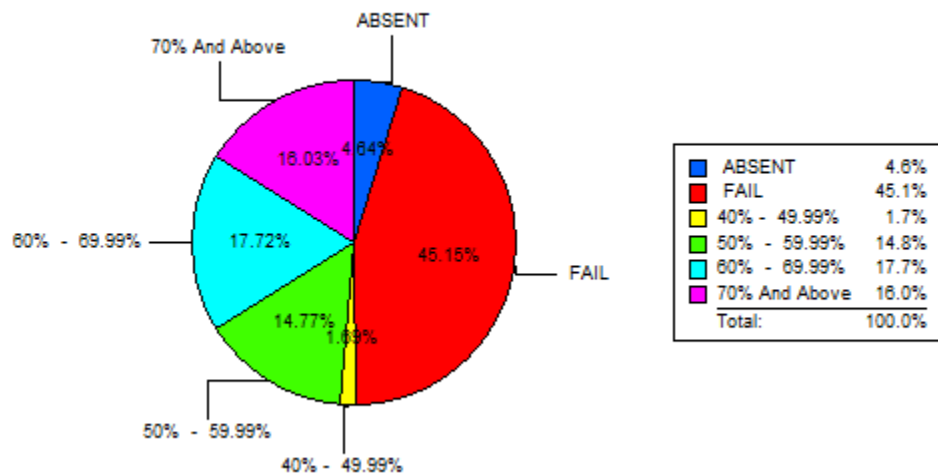

K.L.E Society's
LINGARAJ COLLEGE, BELAGAVI
 (AUTONOMOUS)
COURSE WISE RESULT ANALYSIS
 EXAMINATION OF NOV-19

B.A.- I SEMESTER (REV - 19)										
	M	F	T	CLASS	M	%	F	%	T	%
					% w.r.t Tot Passed M		% w.r.t Tot Passed		% w.r.t Tot Passed	
Total Strength	100	137	237	70.00% And Above	8	22.86	30	35.71	38	31.93
Total Appeared	90	136	226	60.00% To 69.99%	12	34.29	30	35.71	42	35.29
Total Absent	10	1	11	50.00% To 59.99%	13	37.14	22	26.19	35	29.41
Total Passed	35	84	119	40.00% To 49.99%	2	6	2	2	4	3
Total Failed	55	52	107							
Pass Percentage	38.89	61.76	52.65							

BAR CHART DEPICTING STRENGTH IN VALUES

PIE CHART DEPICTING THE RESULT ANALYSIS

K.L.E Society's
LINGARAJ COLLEGE, BELAGAVI
 (AUTONOMOUS)
COURSE WISE RESULT ANALYSIS
 EXAMINATION OF NOV-19

B.A.- III SEMESTER (REV - 16)										
	M	F	T	CLASS	M	%	F	%	T	%
					% w.r.t Tot Passed M		% w.r.t Tot Passed		% w.r.t Tot Passed	
Total Strength	53	71	124	70.00 % And Above	9	24.32	35	53.03	44	42.72
Total Appeared	52	71	123	60.00 % To 69.99%	19	51.35	18	27.27	37	35.92
Total Absent	1	0	1	50.00 % To 59.99%	7	18.92	13	19.70	20	19.42
Total Passed	37	66	103	40.00 % To 49.99%	2	5	0	0	2	2
Total Failed	15	5	20							
Pass Percentage	71.15	92.96	83.74							