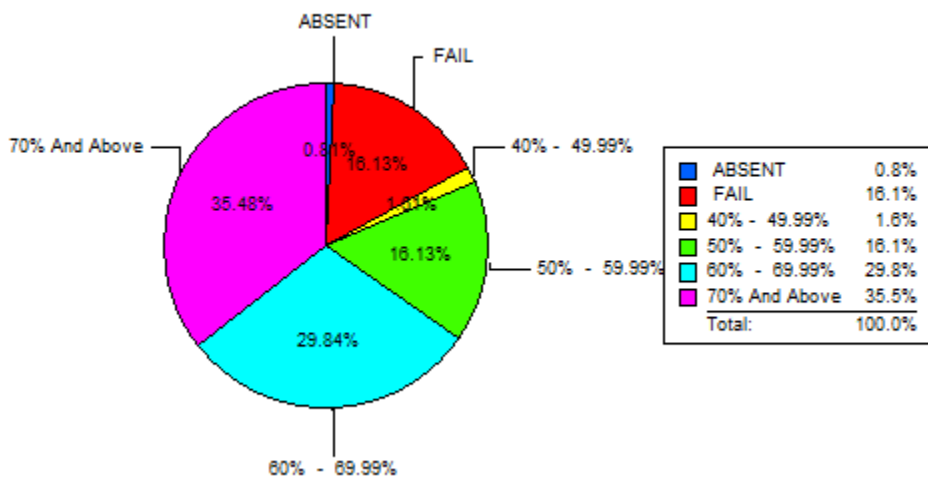

BAR CHART DEPICTING STRENGTH IN VALUES

PIE CHART DEPICTING THE RESULT ANALYSIS

K.L.E Society's
LINGARAJ COLLEGE, BELAGAVI
 (AUTONOMOUS)
COURSE WISE RESULT ANALYSIS
 EXAMINATION OF NOV-19

B.A.- III SEMESTER (REV - 16)										
	M	F	T	CLASS	M	%	F	%	T	%
					% w.r.t Tot Passed M		% w.r.t Tot Passed		% w.r.t Tot Passed	
Total Strength	53	71	124	70.00 % And Above	9	24.32	35	53.03	44	42.72
Total Appeared	52	71	123	60.00 % To 69.99%	19	51.35	18	27.27	37	35.92
Total Absent	1	0	1	50.00 % To 59.99%	7	18.92	13	19.70	20	19.42
Total Passed	37	66	103	40.00 % To 49.99%	2	5	0	0	2	2
Total Failed	15	5	20							
Pass Percentage	71.15	92.96	83.74							

BAR CHART DEPICTING STRENGTH IN VALUES

PIE CHART DEPICTING THE RESULT ANALYSIS

K.L.E Society's
LINGARAJ COLLEGE, BELAGAVI
 (AUTONOMOUS)
COURSE WISE RESULT ANALYSIS
 EXAMINATION OF NOV-19

B.A.- V SEMESTER (REV - 16)										
	M	F	T	CLASS	M	%	F	%	T	%
					% w.r.t Tot Passed M		% w.r.t Tot Passed		% w.r.t Tot Passed	
Total Strength	65	84	149	70.00% And Above	18	37.50	44	58.67	62	50.41
Total Appeared	65	84	149	60.00% To 69.99%	14	29.17	17	22.67	31	25.20
Total Absent	0	0	0	50.00% To 59.99%	11	22.92	12	16.00	23	18.70
Total Passed	48	75	123	40.00% To 49.99%	5	10	2	3	7	6
Total Failed	17	9	26							
Pass Percentage	73.85	89.29	82.55							