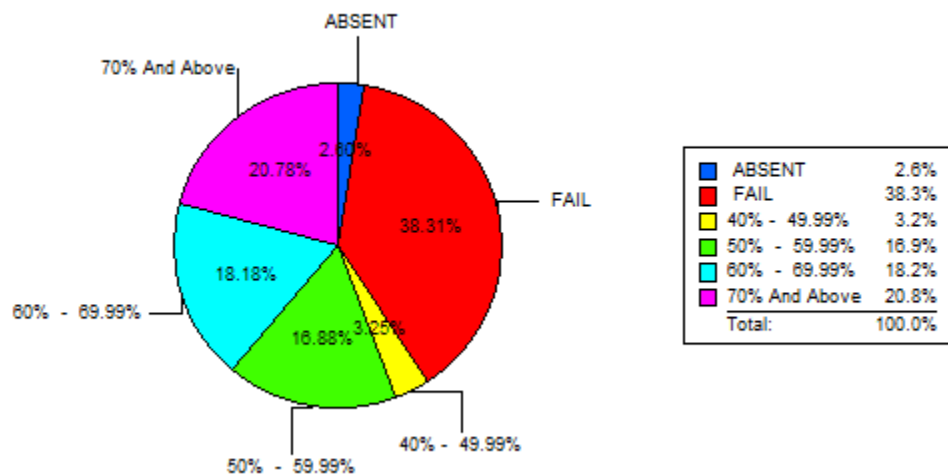

PIE CHART DEPICTING THE RESULT ANALYSIS