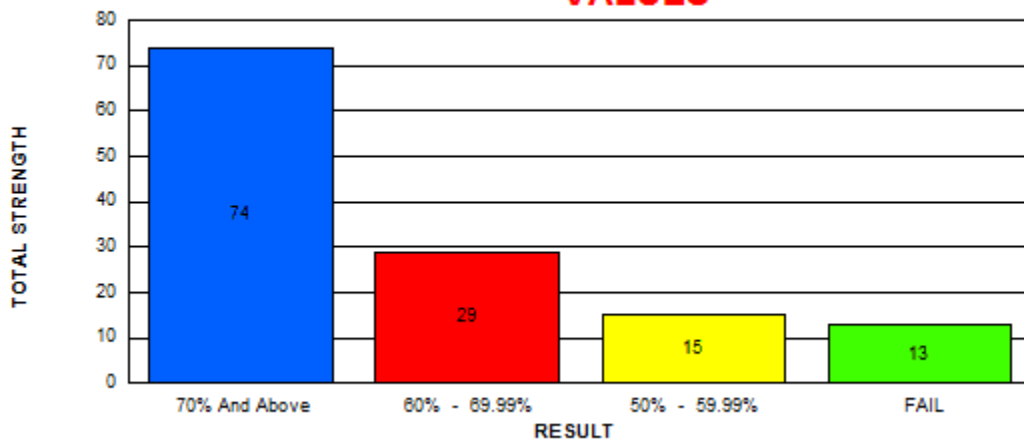

K.L.E Society's
LINGARAJ COLLEGE, BELAGAVI
(AUTONOMOUS)
COURSE WISE RESULT ANALYSIS
EXAMINATION OF NOV-19

B.B.A.- III SEMESTER (REV - 16)

	M	F	T							
				CLASS	M	%	F	%	T	%
					% w.r.t Tot Passed M		% w.r.t Tot Passed		% w.r.t Tot Passed	
Total Strength	78	53	131							
Total Appeared	78	53	131	70.00 % And Above	35	52.24	39	76.47	74	62.71
Total Absent	0	0	0	60.00 % To 69.99%	21	31.34	8	15.69	29	24.58
Total Passed	67	51	118	50.00 % To 59.99%	11	16.42	4	7.84	15	12.71
Total Failed	11	2	13							
Pass Percentage	85.90	96.23	90.08							

BAR CHART DEPICTING STRENGTH IN VALUES