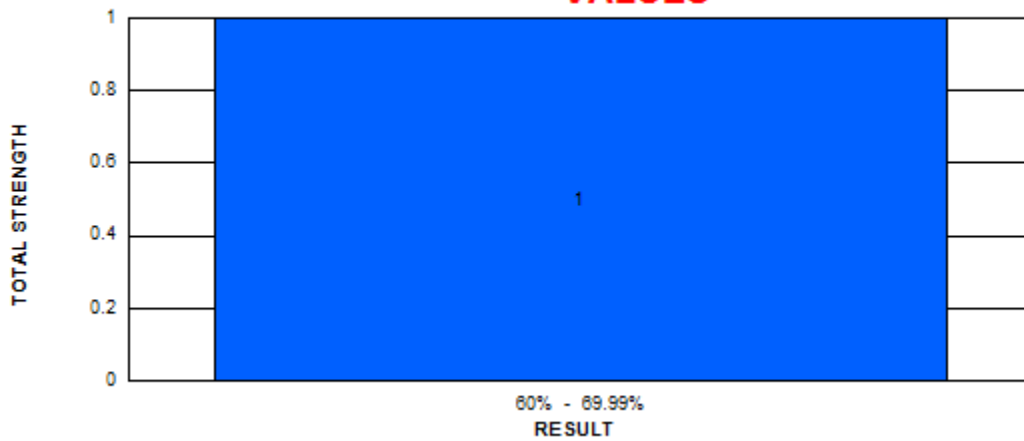

BAR CHART DEPICTING STRENGTH IN VALUES

PIE CHART DEPICTING THE RESULT ANALYSIS

K.L.E Society's
LINGARAJ COLLEGE, BELAGAVI
 (AUTONOMOUS)
COURSE WISE RESULT ANALYSIS
 EXAMINATION OF NOV-19

B.B.A.- V SEMESTER (REV - 14)										
	M	F	T	CLASS	M	%	F	%	T	%
					% w.r.t Tot Passed M		% w.r.t Tot Passed		% w.r.t Tot Passed	
Total Strength	0	1	1	70.00% And Above	0	0.00	0	0.00	0	0.00
Total Appeared	0	1	1	60.00 % To 69.99%	0	0.00	1	100.00	1	100.00
Total Absent	0	0	0	50.00 % To 59.99%	0	0.00	0	0.00	0	0.00
Total Passed	0	1	1							
Total Failed	0	0	0							
Pass Percentage	0.00	100.00	100.00							

BAR CHART DEPICTING STRENGTH IN VALUES

PIE CHART DEPICTING THE RESULT ANALYSIS

K.L.E Society's
LINGARAJ COLLEGE, BELAGAVI
 (AUTONOMOUS)
COURSE WISE RESULT ANALYSIS
 EXAMINATION OF NOV-19

B.B.A.- V SEMESTER (REV - 16)										
	M	F	T	CLASS	M	%	F	%	T	%
					% w.r.t Tot Passed M		% w.r.t Tot Passed		% w.r.t Tot Passed	
Total Strength	72	42	114	70.00% And Above	48	69.57	38	92.68	86	78.18
Total Appeared	72	42	114	60.00% To 69.99%	13	18.84	3	7.32	16	14.55
Total Absent	0	0	0	50.00% To 59.99%	8	11.59	0	0.00	8	7.27
Total Passed	69	41	110							
Total Failed	3	1	4							
Pass Percentage	95.83	97.62	96.49							