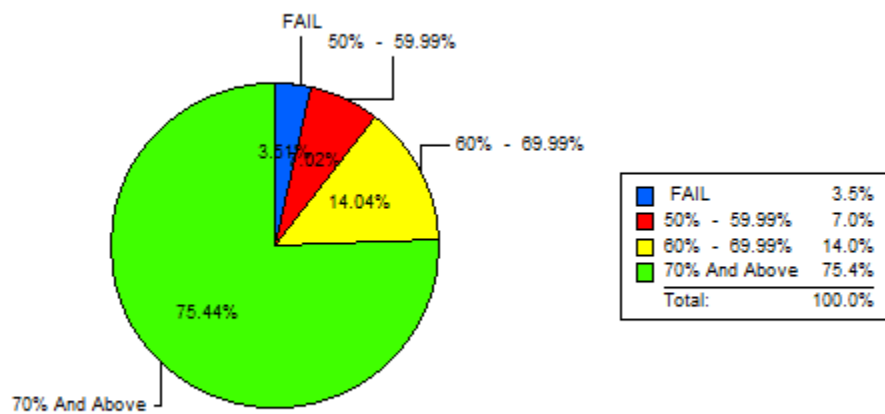

BAR CHART DEPICTING STRENGTH IN VALUES

PIE CHART DEPICTING THE RESULT ANALYSIS

K.L.E Society's
LINGARAJ COLLEGE, BELAGAVI
 (AUTONOMOUS)
COURSE WISE RESULT ANALYSIS
 EXAMINATION OF NOV-19

B.B.A.- V SEMESTER (REV - 16)										
	M	F	T	CLASS	M	%	F	%	T	%
					% w.r.t Tot Passed M		% w.r.t Tot Passed		% w.r.t Tot Passed	
Total Strength	72	42	114	70.00% And Above	48	69.57	38	92.68	86	78.18
Total Appeared	72	42	114	60.00% To 69.99%	13	18.84	3	7.32	16	14.55
Total Absent	0	0	0	50.00% To 59.99%	8	11.59	0	0.00	8	7.27
Total Passed	69	41	110							
Total Failed	3	1	4							
Pass Percentage	95.83	97.62	96.49							

BAR CHART DEPICTING STRENGTH IN VALUES

PIE CHART DEPICTING THE RESULT ANALYSIS

K.L.E Society's
LINGARAJ COLLEGE, BELAGAVI
 (AUTONOMOUS)
COURSE WISE RESULT ANALYSIS
 EXAMINATION OF NOV-19

B.COM.- I SEMESTER (REV - 16)