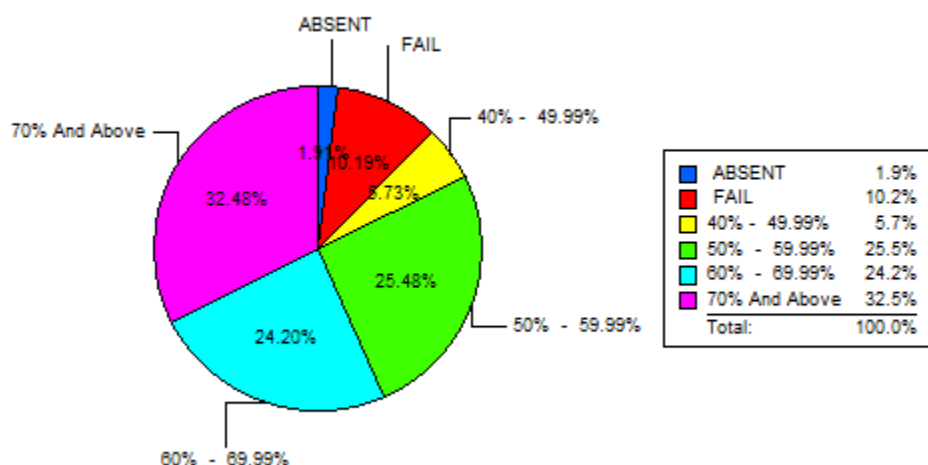

BAR CHART DEPICTING STRENGTH IN VALUES

PIE CHART DEPICTING THE RESULT ANALYSIS

K.L.E Society's
LINGARAJ COLLEGE, BELAGAVI
 (AUTONOMOUS)
COURSE WISE RESULT ANALYSIS
 EXAMINATION OF NOV-19

B.COM.- V SEMESTER (REV - 16)										
	M	F	T	CLASS	M	%	F	%	T	%
					% w.r.t Tot Passed M		% w.r.t Tot Passed		% w.r.t Tot Passed	
Total Strength	42	115	157	70.00 % And Above	1	3.03	50	47.62	51	36.96
Total Appeared	42	112	154	60.00 % To 69.99%	8	24.24	30	28.57	38	27.54
Total Absent	0	3	3	50.00 % To 59.99%	17	51.52	23	21.90	40	28.99
Total Passed	33	105	138	40.00 % To 49.99%	7	21	2	2	9	7
Total Failed	9	7	16							
Pass Percentage	78.57	93.75	89.61							

BAR CHART DEPICTING STRENGTH IN VALUES

PIE CHART DEPICTING THE RESULT ANALYSIS

K.L.E Society`s

LINGARAJ COLLEGE, BELAGAVI

(AUTONOMOUS)

COURSE WISE RESULT ANALYSIS

EXAMINATION OF NOV-19