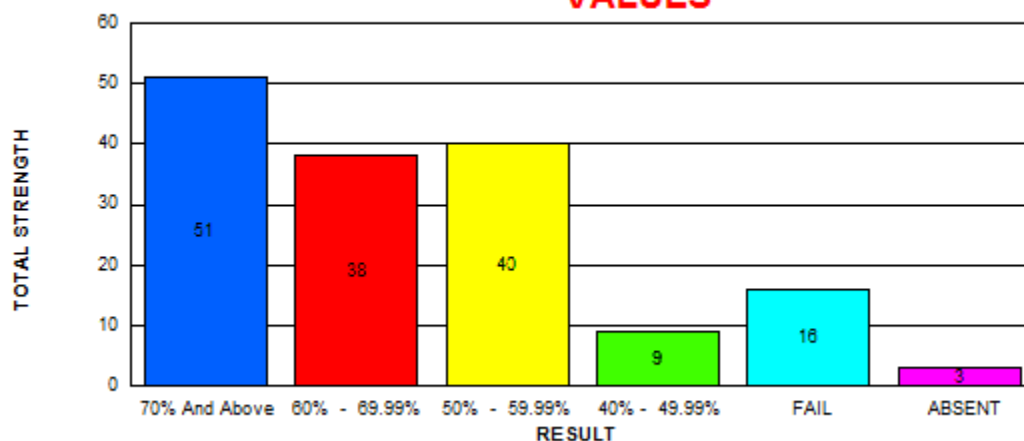

BAR CHART DEPICTING STRENGTH IN VALUES

PIE CHART DEPICTING THE RESULT ANALYSIS

K.L.E Society's
LINGARAJ COLLEGE, BELAGAVI
 (AUTONOMOUS)
COURSE WISE RESULT ANALYSIS
 EXAMINATION OF NOV-19

B.COM.- V SEMESTER (REV - 16)										
	M	F	T	CLASS	M	%	F	%	T	%
					% w.r.t Tot Passed M		% w.r.t Tot Passed		% w.r.t Tot Passed	
Total Strength	42	115	157	70.00 % And Above	1	3.03	50	47.62	51	36.96
Total Appeared	42	112	154	60.00 % To 69.99%	8	24.24	30	28.57	38	27.54
Total Absent	0	3	3	50.00 % To 59.99%	17	51.52	23	21.90	40	28.99
Total Passed	33	105	138	40.00 % To 49.99%	7	21	2	2	9	7
Total Failed	9	7	16							
Pass Percentage	78.57	93.75	89.61							

BAR CHART DEPICTING STRENGTH IN VALUES

PIE CHART DEPICTING THE RESULT ANALYSIS

K.L.E Society`s

LINGARAJ COLLEGE, BELAGAVI

(AUTONOMOUS)

COURSE WISE RESULT ANALYSIS

EXAMINATION OF NOV-19