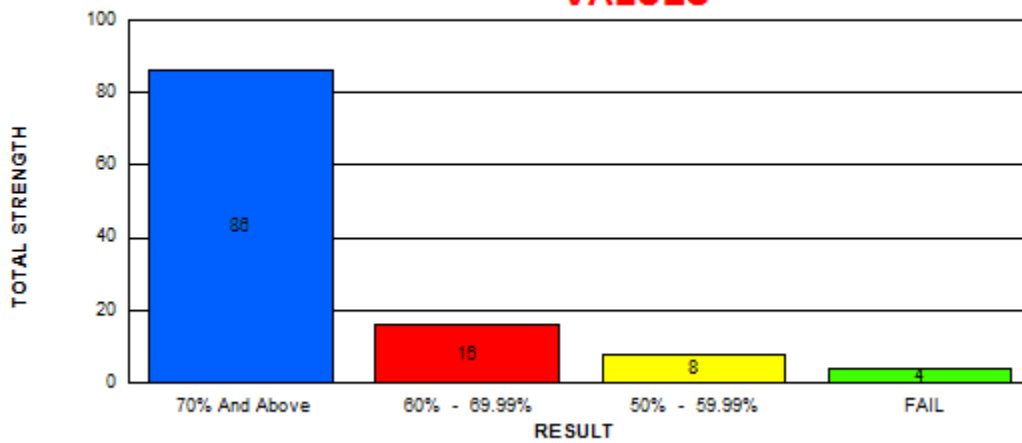

BAR CHART DEPICTING STRENGTH IN VALUES

PIE CHART DEPICTING THE RESULT ANALYSIS

K.L.E Society's
LINGARAJ COLLEGE, BELAGAVI
 (AUTONOMOUS)
COURSE WISE RESULT ANALYSIS
 EXAMINATION OF NOV-19

B.B.A.- V SEMESTER (REV - 14)										
	M	F	T	CLASS	M	%	F	%	T	%
					% w.r.t Tot Passed M		% w.r.t Tot Passed		% w.r.t Tot Passed	
Total Strength	0	1	1	70.00% And Above	0	0.00	0	0.00	0	0.00
Total Appeared	0	1	1	60.00 % To 69.99%	0	0.00	1	100.00	1	100.00
Total Absent	0	0	0	50.00 % To 59.99%	0	0.00	0	0.00	0	0.00
Total Passed	0	1	1							
Total Failed	0	0	0							
Pass Percentage	0.00	100.00	100.00							

BAR CHART DEPICTING STRENGTH IN VALUES

PIE CHART DEPICTING THE RESULT ANALYSIS

K.L.E Society's
LINGARAJ COLLEGE, BELAGAVI
 (AUTONOMOUS)
COURSE WISE RESULT ANALYSIS
 EXAMINATION OF NOV-19

B.B.A.- V SEMESTER (REV - 16)										
	M	F	T	CLASS	M	%	F	%	T	%
					% w.r.t Tot Passed M		% w.r.t Tot Passed		% w.r.t Tot Passed	
Total Strength	72	42	114	70.00% And Above	48	69.57	38	92.68	86	78.18
Total Appeared	72	42	114	60.00% To 69.99%	13	18.84	3	7.32	16	14.55
Total Absent	0	0	0	50.00% To 59.99%	8	11.59	0	0.00	8	7.27
Total Passed	69	41	110							
Total Failed	3	1	4							
Pass Percentage	95.83	97.62	96.49							

BAR CHART DEPICTING STRENGTH IN VALUES

PIE CHART DEPICTING THE RESULT ANALYSIS

K.L.E Society's
LINGARAJ COLLEGE, BELAGAVI
 (AUTONOMOUS)
COURSE WISE RESULT ANALYSIS
 EXAMINATION OF NOV-19

B.COM.- I SEMESTER (REV - 16)