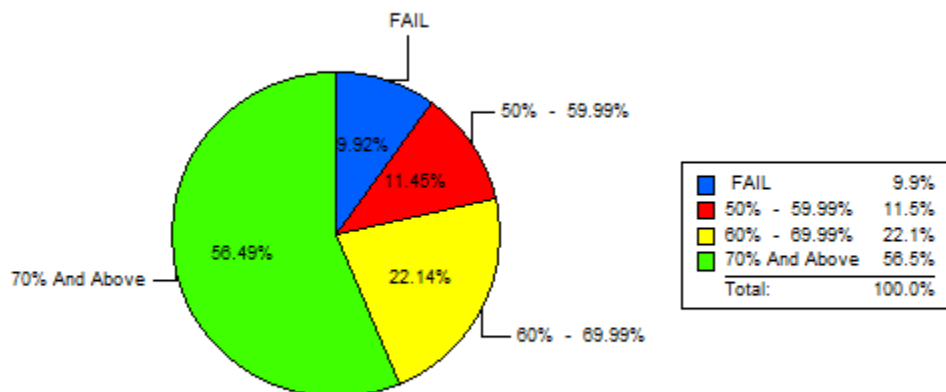

PIE CHART DEPICTING THE RESULT ANALYSIS