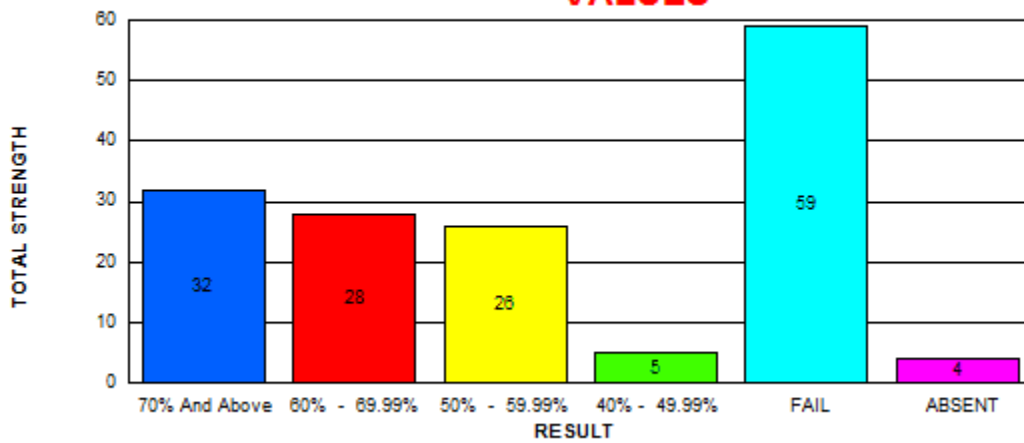

K.L.E Society's
LINGARAJ COLLEGE, BELAGAVI
(AUTONOMOUS)
COURSE WISE RESULT ANALYSIS
EXAMINATION OF NOV-19

B.COM.- III SEMESTER (REV - 16)										
	M	F	T	CLASS	M	%	F	%	T	%
					% w.r.t Tot Passed M		% w.r.t Tot Passed		% w.r.t Tot Passed	
Total Strength	52	102	154	70.00 % And Above	4	16.67	28	41.79	32	35.16
Total Appeared	48	102	150	60.00 % To 69.99%	11	45.83	17	25.37	28	30.77
Total Absent	4	0	4	50.00 % To 59.99%	9	37.50	17	25.37	26	28.57
Total Passed	24	67	91	40.00 % To 49.99%	0	0	5	7	5	5
Total Failed	24	35	59							
Pass Percentage	50.00	65.69	60.67							

BAR CHART DEPICTING STRENGTH IN VALUES