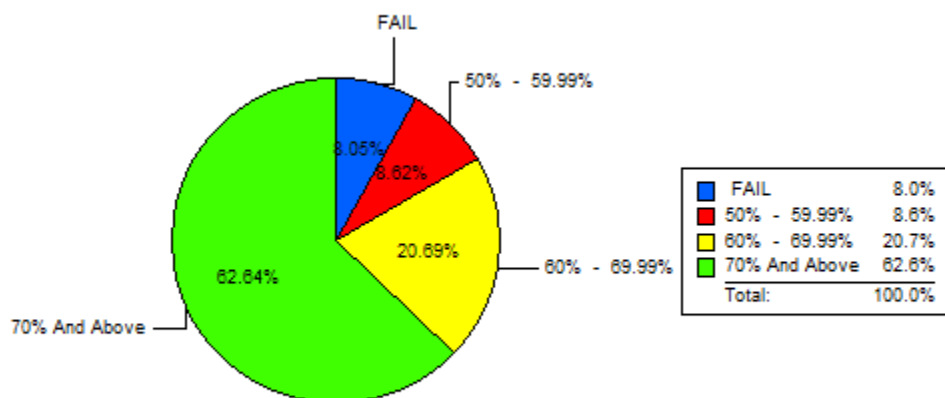

BAR CHART DEPICTING STRENGTH IN VALUES

PIE CHART DEPICTING THE RESULT ANALYSIS

K.L.E Society's
LINGARAJ COLLEGE, BELAGAVI
 (AUTONOMOUS)
COURSE WISE RESULT ANALYSIS
 EXAMINATION OF NOV-19

B.B.A.- I SEMESTER (REV - 19)										
	M	F	T	CLASS	M	%	F	%	T	%
					% w.r.t Tot Passed M		% w.r.t Tot Passed		% w.r.t Tot Passed	
Total Strength	94	80	174	70.00 % And Above	52	62.65	57	74.03	109	68.13
Total Appeared	94	80	174	60.00 % To 69.99%	20	24.10	16	20.78	36	22.50
Total Absent	0	0	0	50.00 % To 59.99%	11	13.25	4	5.19	15	9.38
Total Passed	83	77	160							
Total Failed	11	3	14							
Pass Percentage	88.30	96.25	91.95							

BAR CHART DEPICTING STRENGTH IN VALUES

PIE CHART DEPICTING THE RESULT ANALYSIS

K.L.E Society's
LINGARAJ COLLEGE, BELAGAVI
 (AUTONOMOUS)
COURSE WISE RESULT ANALYSIS
 EXAMINATION OF NOV-19

B.B.A.- III SEMESTER (REV - 16)