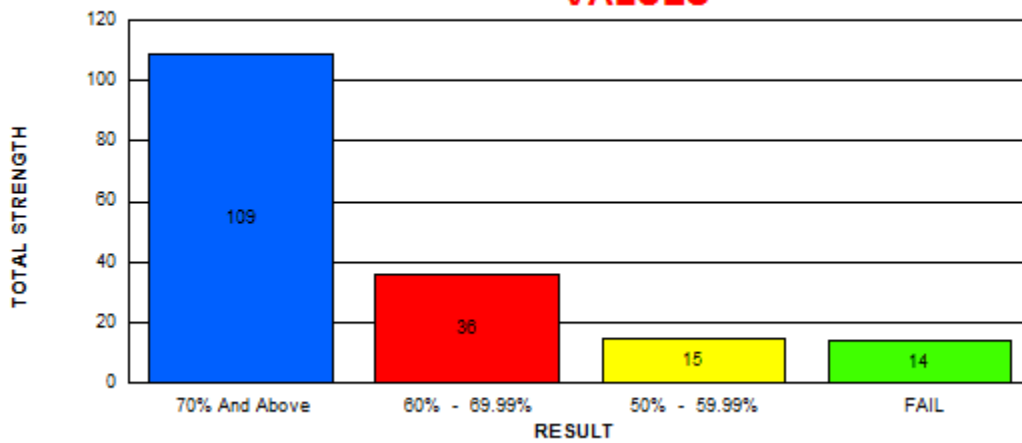

BAR CHART DEPICTING STRENGTH IN VALUES

PIE CHART DEPICTING THE RESULT ANALYSIS

K.L.E Society's
LINGARAJ COLLEGE, BELAGAVI
 (AUTONOMOUS)
COURSE WISE RESULT ANALYSIS
 EXAMINATION OF NOV-19

B.A.- V SEMESTER (REV - 16)										
	M	F	T	CLASS	M	%	F	%	T	%
					% w.r.t Tot Passed M		% w.r.t Tot Passed		% w.r.t Tot Passed	
Total Strength	65	84	149	70.00% And Above	18	37.50	44	58.67	62	50.41
Total Appeared	65	84	149	60.00% To 69.99%	14	29.17	17	22.67	31	25.20
Total Absent	0	0	0	50.00% To 59.99%	11	22.92	12	16.00	23	18.70
Total Passed	48	75	123	40.00% To 49.99%	5	10	2	3	7	6
Total Failed	17	9	26							
Pass Percentage	73.85	89.29	82.55							

BAR CHART DEPICTING STRENGTH IN VALUES

PIE CHART DEPICTING THE RESULT ANALYSIS

K.L.E Society's
LINGARAJ COLLEGE, BELAGAVI
 (AUTONOMOUS)
COURSE WISE RESULT ANALYSIS
 EXAMINATION OF NOV-19

B.B.A.- I SEMESTER (REV - 19)										
	M	F	T	CLASS	M	%	F	%	T	%
					% w.r.t Tot Passed M		% w.r.t Tot Passed		% w.r.t Tot Passed	
Total Strength	94	80	174	70.00 % And Above	52	62.65	57	74.03	109	68.13
Total Appeared	94	80	174	60.00 % To 69.99%	20	24.10	16	20.78	36	22.50
Total Absent	0	0	0	50.00 % To 59.99%	11	13.25	4	5.19	15	9.38
Total Passed	83	77	160							
Total Failed	11	3	14							
Pass Percentage	88.30	96.25	91.95							

BAR CHART DEPICTING STRENGTH IN VALUES

PIE CHART DEPICTING THE RESULT ANALYSIS

K.L.E Society's
LINGARAJ COLLEGE, BELAGAVI
 (AUTONOMOUS)
COURSE WISE RESULT ANALYSIS
 EXAMINATION OF NOV-19

B.B.A.- III SEMESTER (REV - 16)